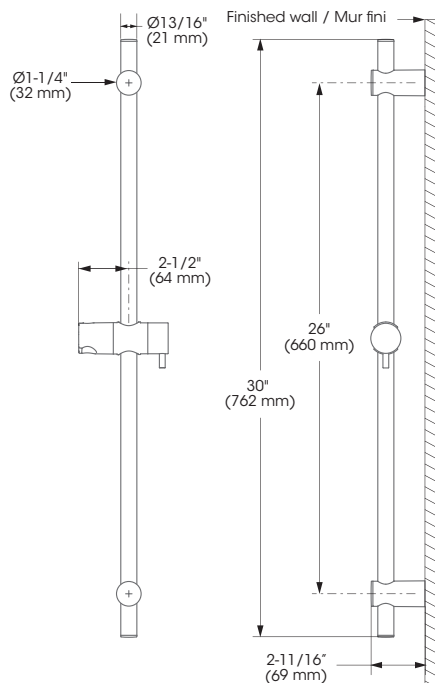

## Style: **ACCESS**

*Sliding bar kit with flexible hose*  
*Ensemble de barre à glissière et boyau*

<b>FINISH</b>	Polished chrome
<b>INSTALLATION</b>	25-11/16" (652 mm) c/c
<b>TRAVEL</b>	24"
<b>HOSE DIMENSION</b>	69"
<b>COMPOSITION</b>	Metal and polymer
<b>CONNECTIONS</b>	1/2" IPS
<b>SPECIFICATIONS</b>	Built-in check valves Flexible hose Washers included Adjustable hand shower holder

<b>FINI</b>	Chrome poli
<b>INSTALLATION</b>	À entraxe de 25-11/16 pouces (652 mm) c/c
<b>COURSE</b>	24 po
<b>DIMENSION BOYAU</b>	69 po
<b>COMPOSITION</b>	Métal et polymère
<b>CONNEXIONS</b>	1/2 po IPS
<b>SPÉCIFICITÉS</b>	Soupapes anti-retour intégrées Boyau Rondelles incluses Support pour douche à main ajustable

Style: **ELEMENT**

Hand shower – Douche à main

<b>FINISH</b>	Polished chrome
<b>TYPE OF JETS</b>	Spray
<b>NUMBER OF POSITIONS</b>	1
<b>MAXIMUM FLOW RATE</b>	9.5 L/min (2.5 gpm) at 80 psi
<b>HAND SHOWER DIMENSIONS</b>	3-7/8" x 8-3/4"
<b>COMPOSITION</b>	Polymer
<b>CONNECTIONS</b>	1/2" IPS
<b>SPECIFICATIONS</b>	Easy-to-clean soft nozzles Built-in check valves